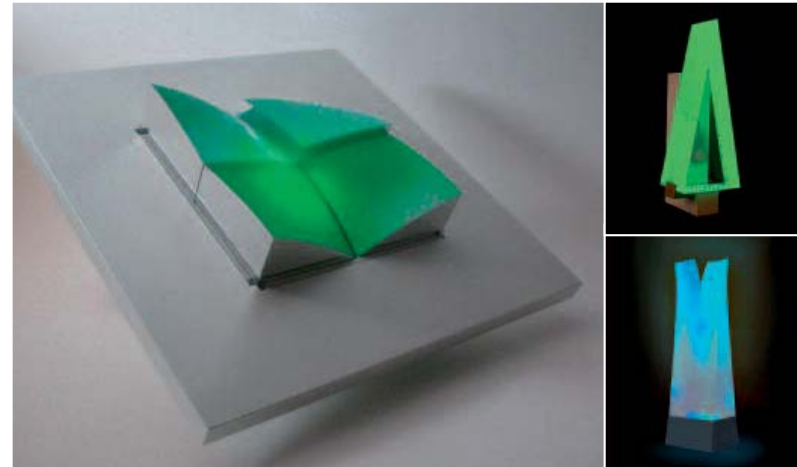

Technical specifications Blocks

Material:	MDF with acrylic coating
Current:	220 Volt adapter with built in rechargeable battery for 10 hours service
Light source:	LED SMD
Remote control:	20 different lighting programmes and personal colour settings
Dimensions:	37 x 37 x 18 cm (LxBxH)
Productcode:	12.240